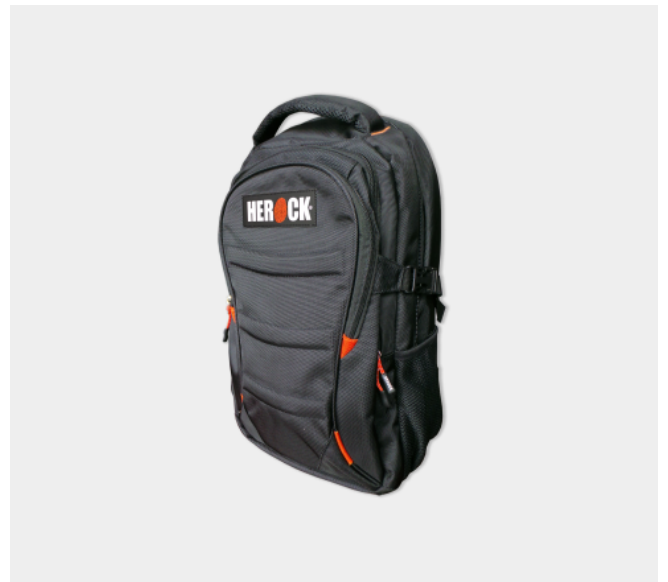

## ARTHUR BACKPACK

23UBA1601

- Backpack with multiple pockets
- Adjustable shoulder straps
- Soft mesh finish for quick dry
- Airtunnel/airflow for extra comfort
- Secure laptop compartment (up to 17inch)
- Adjustable capacity up to 22 L
- Extra strong and durable woven polyester
- Detachable knee mat

### Composition

- 100% polyester
- Knee mat: 100% ethylene vinyl acetate

### Size

One-Size-Fits-All