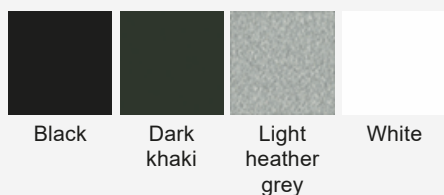

COLORS

WASHING INSTRUCTIONS

Normal process

Do not bleach

Do not tumble dry

Maximum 110°C

Professional drycleaning in tetrachlorethylene