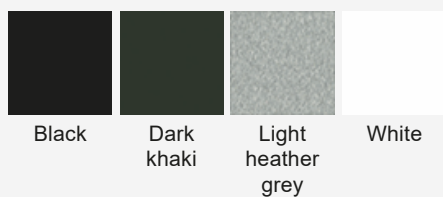

COLORS

WASHING INSTRUCTIONS

Normal process

Do not bleach

Do not tumble dry

Maximum 110°C

Professional drycleaning in tetrachlorethylene